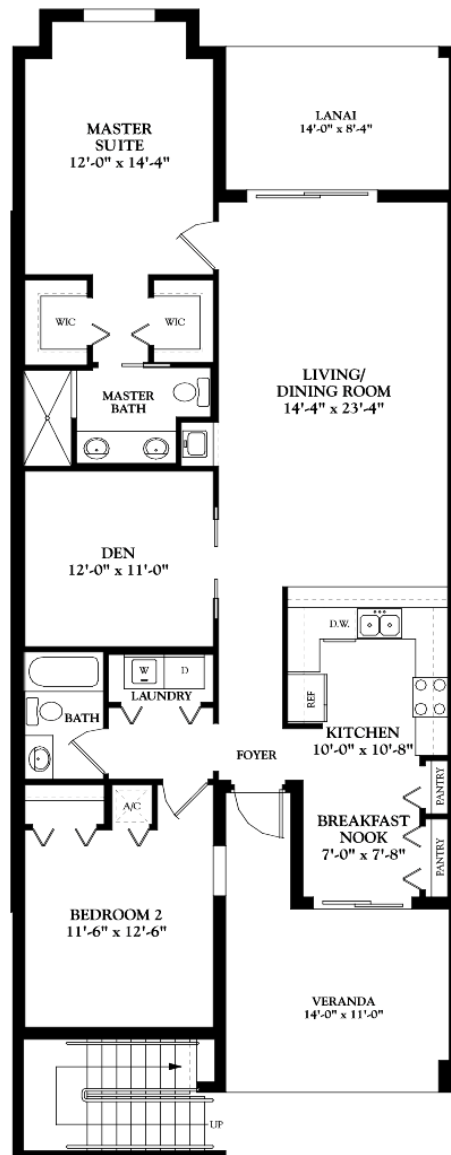

# Arabella 1st Floor

1,661 Sq. Ft., 2 Bedroom, 2 Bath, 1 Car Garage

**LENNAR.COM**

See Important Legal Notices for terms and conditions.

# Bromelia 1st Floor

1,414 Sq. Ft., 2 Bedroom, 2 Bath, 1 Car Garage

**LENNAR.COM**

See Important Legal Notices for terms and conditions.

# Diangelo 1st Floor

1,454 Sq. Ft., 2 Bedroom, 2 Bath, 1 Car Garage

**LENNAR.COM**

See Important Legal Notices for terms and conditions.