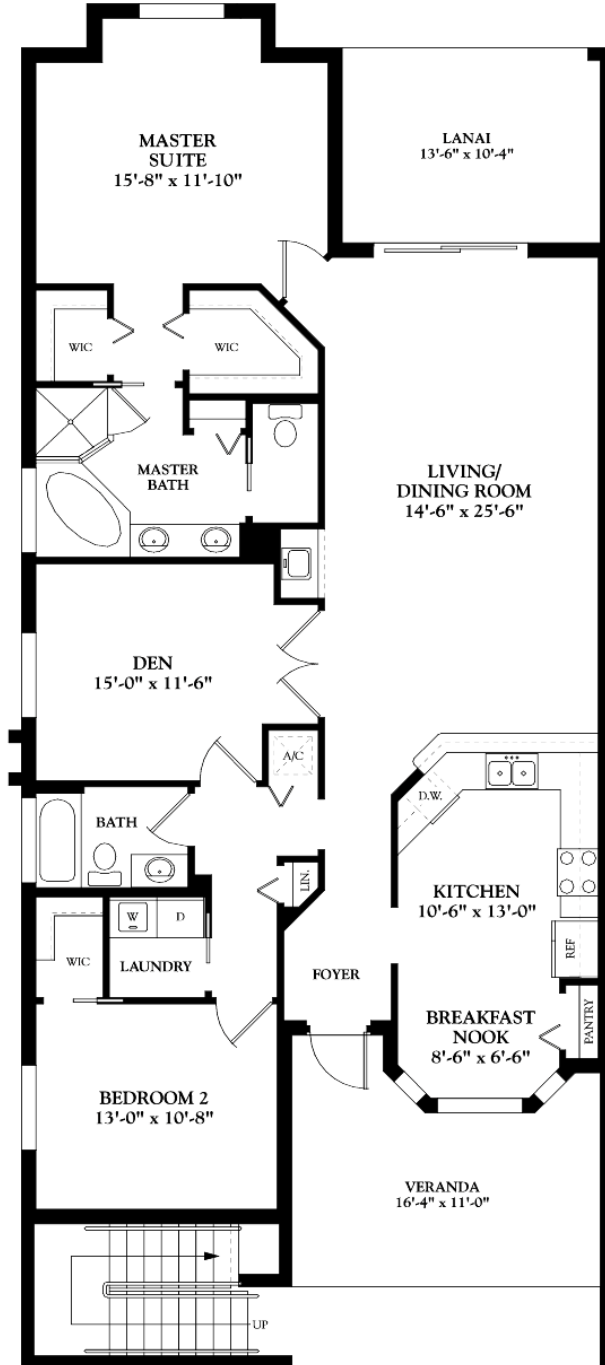

# Arabella 1st Floor

1,661 Sq. Ft., 2 Bedroom, 2 Bath, 1 Car Garage

**LENNAR.COM**

See Important Legal Notices for terms and conditions.

# Bromelia 1st Floor

1,414 Sq. Ft., 2 Bedroom, 2 Bath, 1 Car Garage

**LENNAR.COM**

See Important Legal Notices for terms and conditions.

# Diangelo 1st Floor

1,454 Sq. Ft., 2 Bedroom, 2 Bath, 1 Car Garage

**LENNAR.COM**

See Important Legal Notices for terms and conditions.