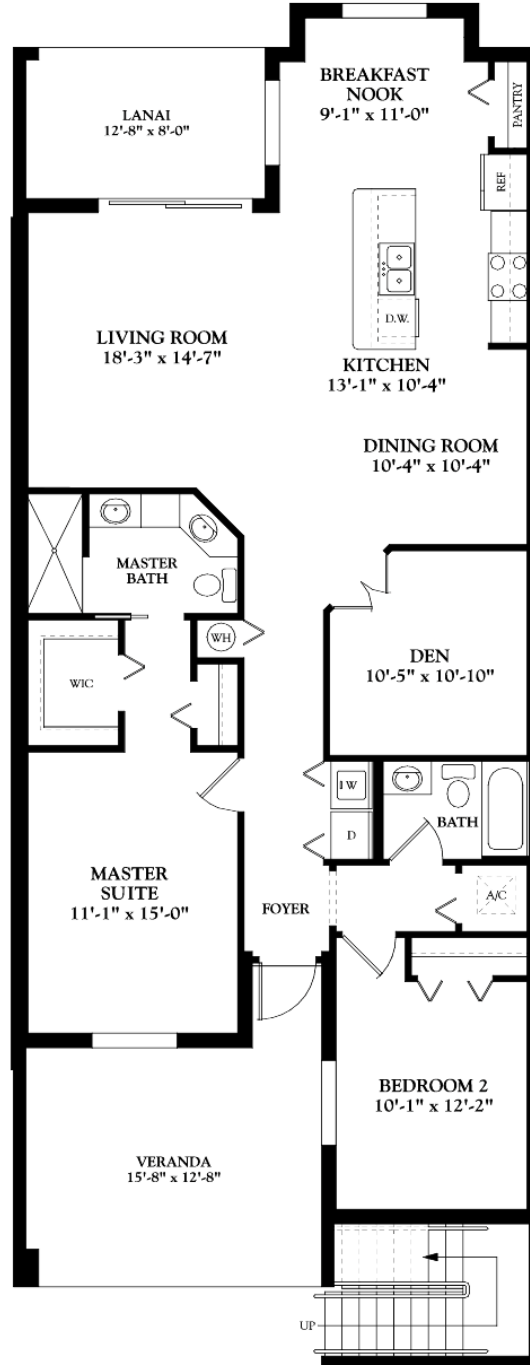

# Arabella 1st Floor

1,661 Sq. Ft., 2 Bedroom, 2 Bath, 1 Car Garage

**LENNAR.COM**

See Important Legal Notices for terms and conditions.

# Bromelia 1st Floor

1,414 Sq. Ft., 2 Bedroom, 2 Bath, 1 Car Garage

**LENNAR.COM**

See Important Legal Notices for terms and conditions.

# Diangelo 1st Floor

1,454 Sq. Ft., 2 Bedroom, 2 Bath, 1 Car Garage

**LENNAR.COM**

See Important Legal Notices for terms and conditions.